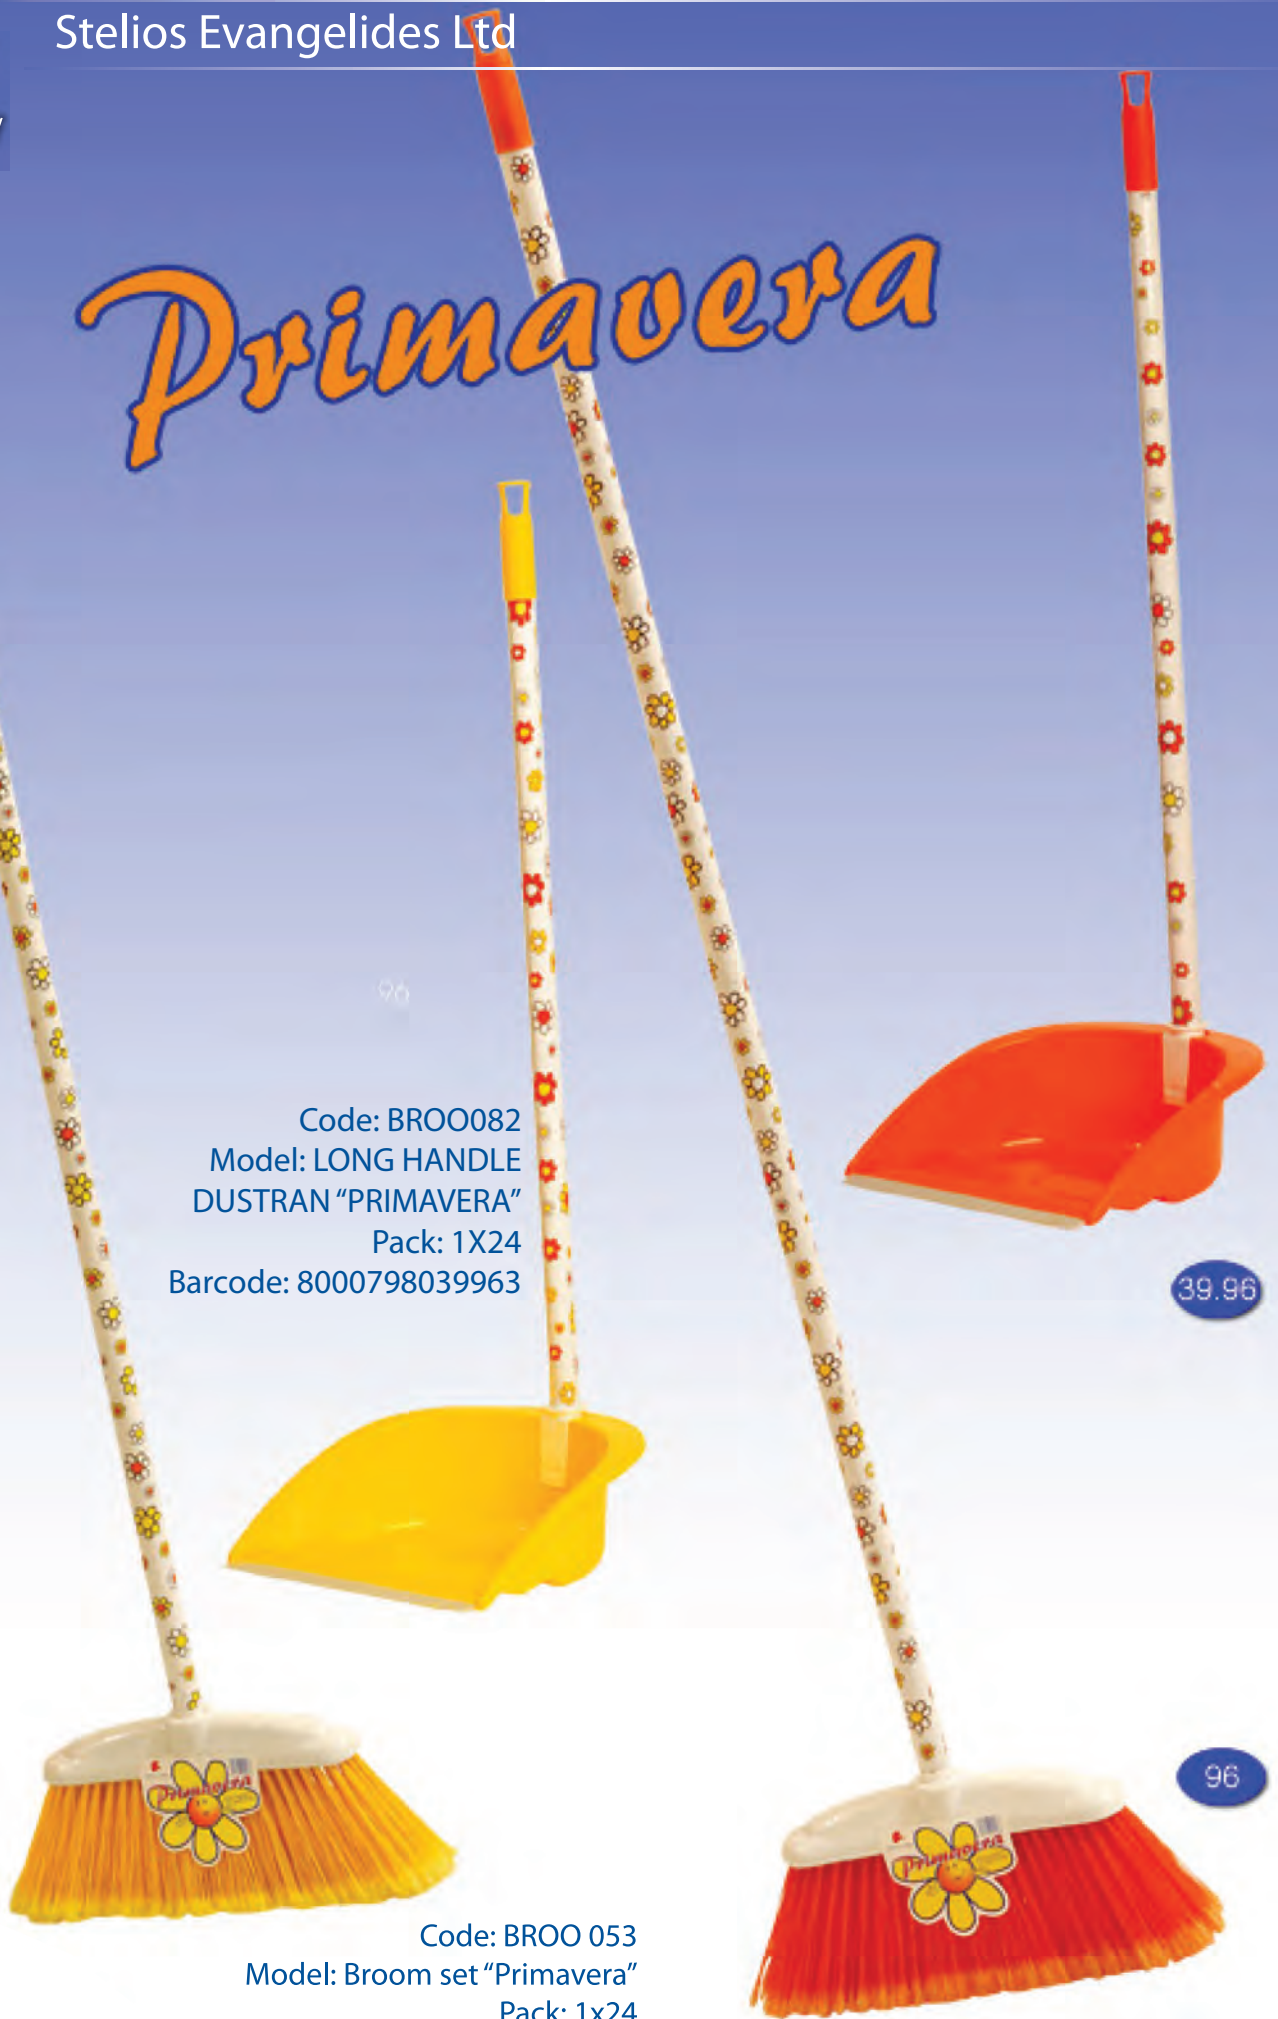

Primavera

Code: BROO082
Model: LONG HANDLE
DUSTRAN "PRIMAVERA"
Pack: 1X24
Barcode: 8000798039963

39.96

96

Code: BROO 053
Model: Broom set "Primavera"
Pack: 1x24
Barcode: 8000798000963